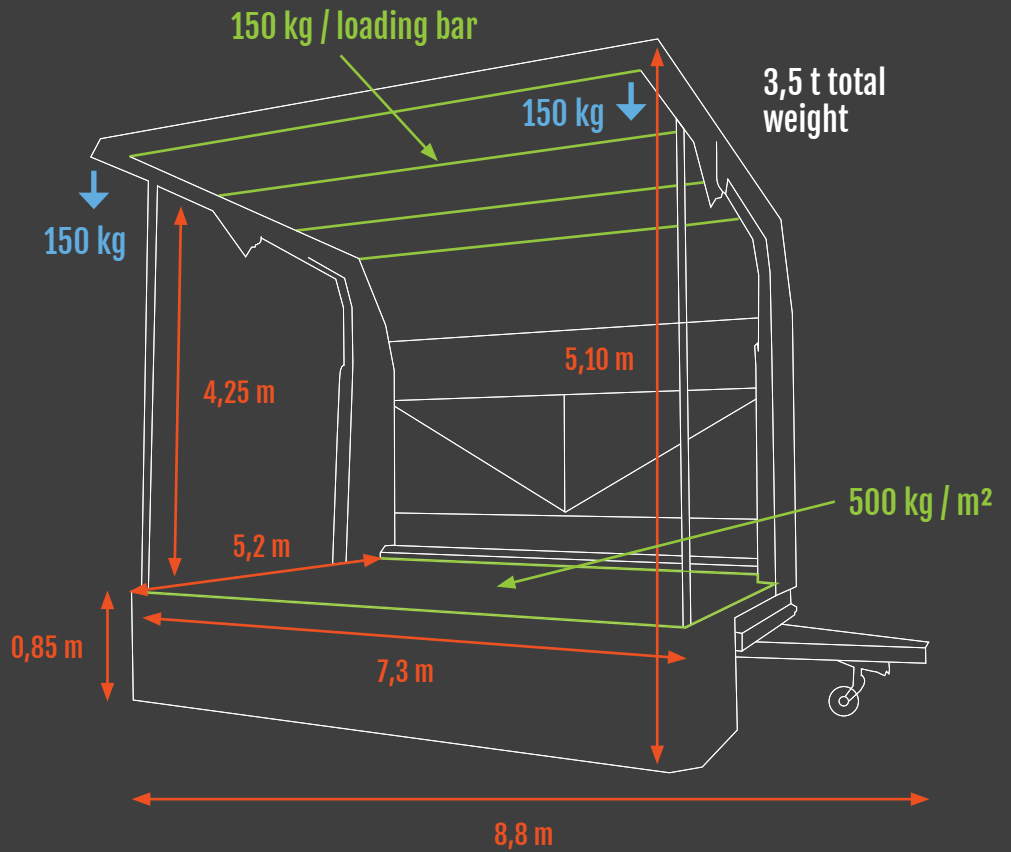

LARCHER

EXPERTS IN STAGE &
MOVEMENT SOLUTIONS

MOBILESTAGE

7x5

Larcher Maschinenbau Srl
Via Artigiani 14/1 - 39011 Lana (BZ)
T +39 0473 561 241 - info@larcher.bz.it

www.larcher.bz.it
www.mobilestage.it

MOBILE
STAGE