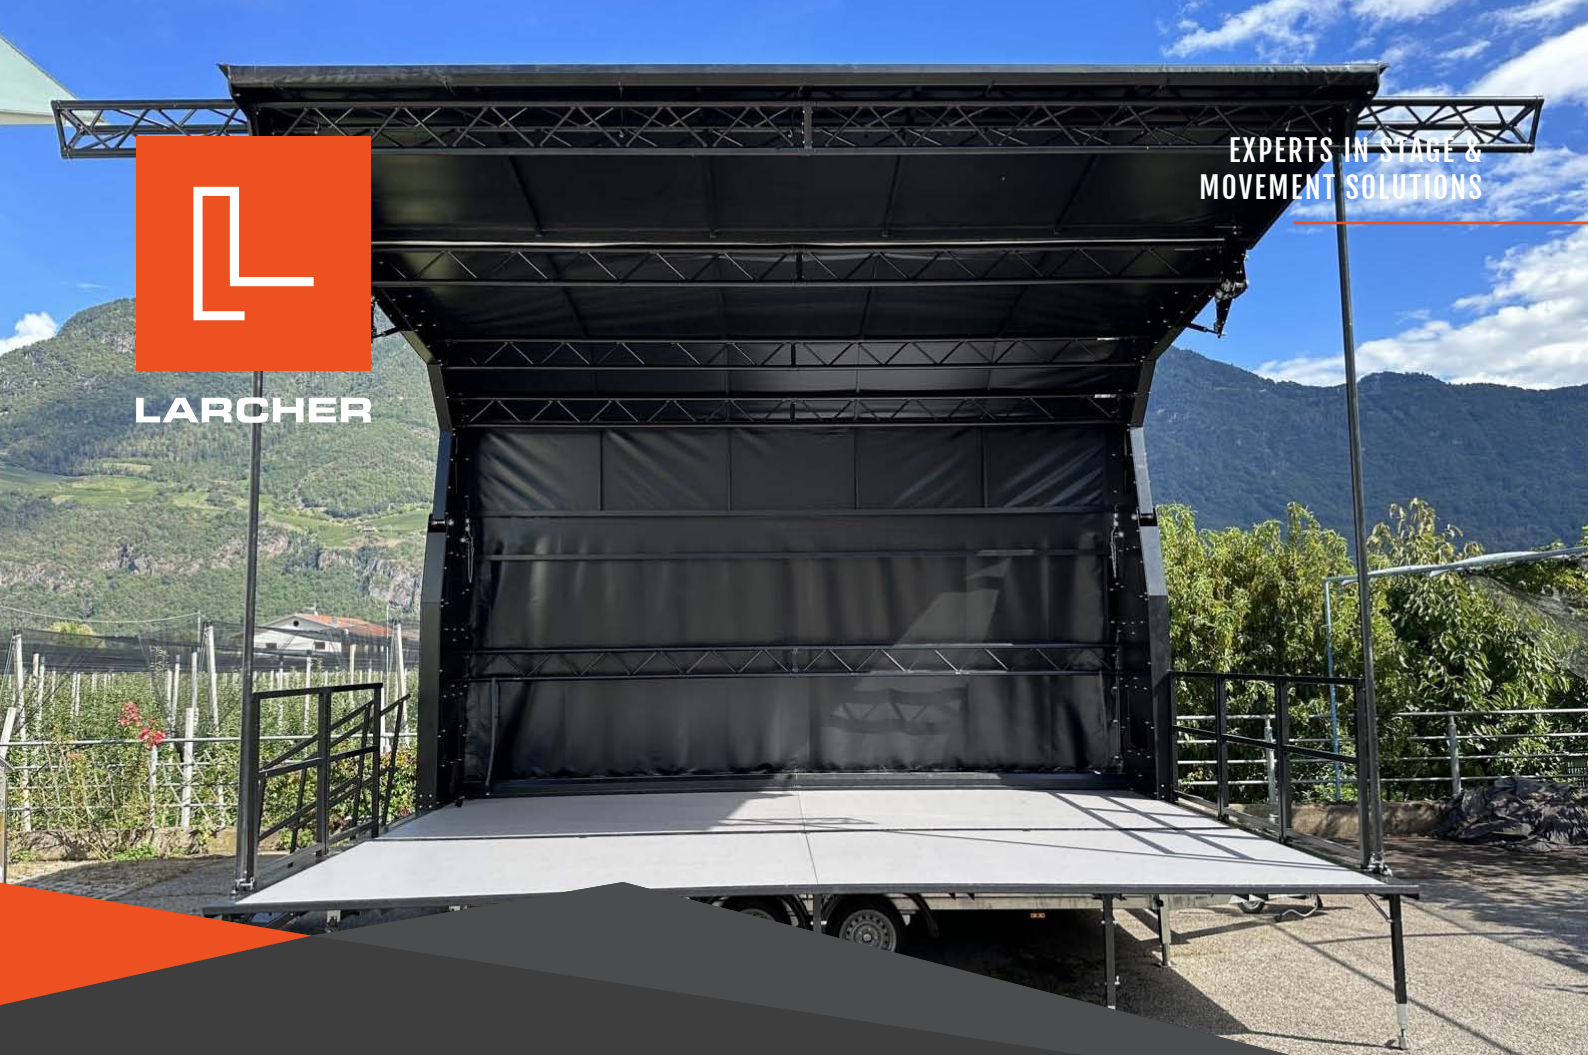

LARCHER

EXPERTS IN STAGE &
MOVEMENT SOLUTIONS

MOBILESTAGE

7x5

Larcher Maschinenbau Srl
Via Artigiani 14/1 - 39011 Lana (BZ)
T +39 0473 561 241 - info@larcher.bz.it

www.larcher.bz.it
www.mobilestage.it

MOBILE
STAGE