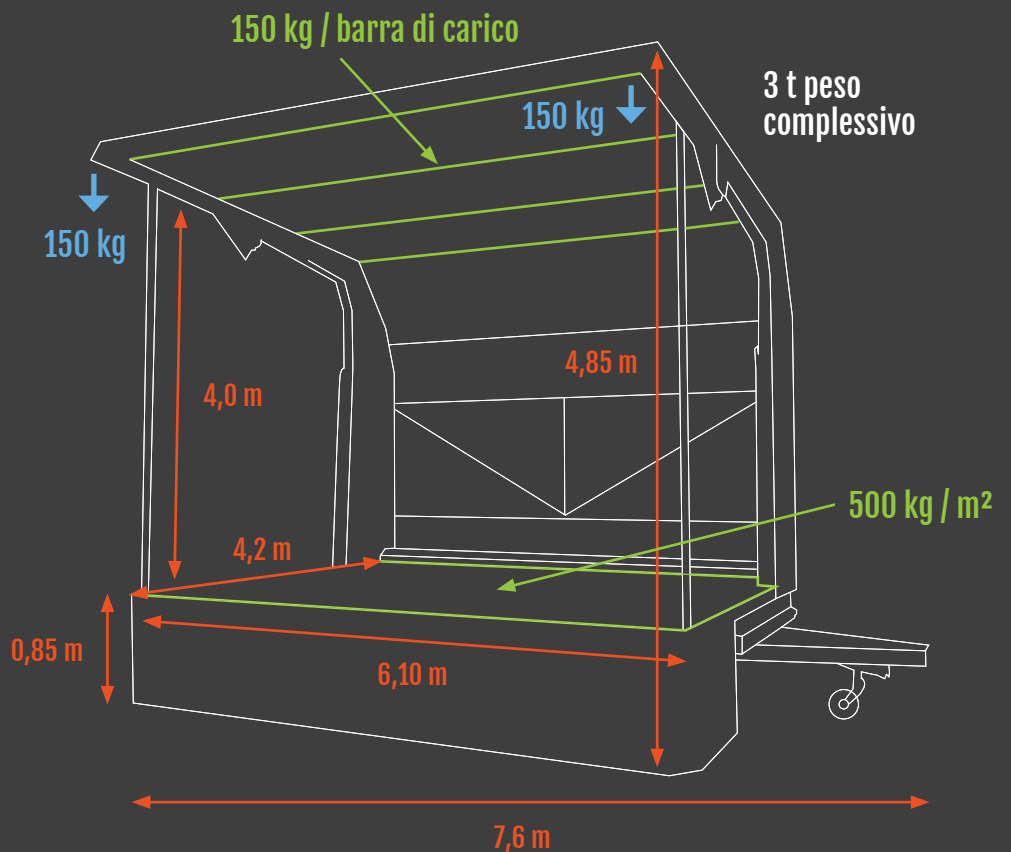

LARCHER

EXPERTS IN STAGE & MOVEMENT SOLUTIONS

MOBILESTAGE

6x4

Larcher Maschinenbau Srl
Via Artigiani 14/1 - 39011 Lana (BZ)
T +39 0473 561 241 - info@larcher.bz.it

www.larcher.bz.it
www.mobilestage.it

MOBILE
STAGE