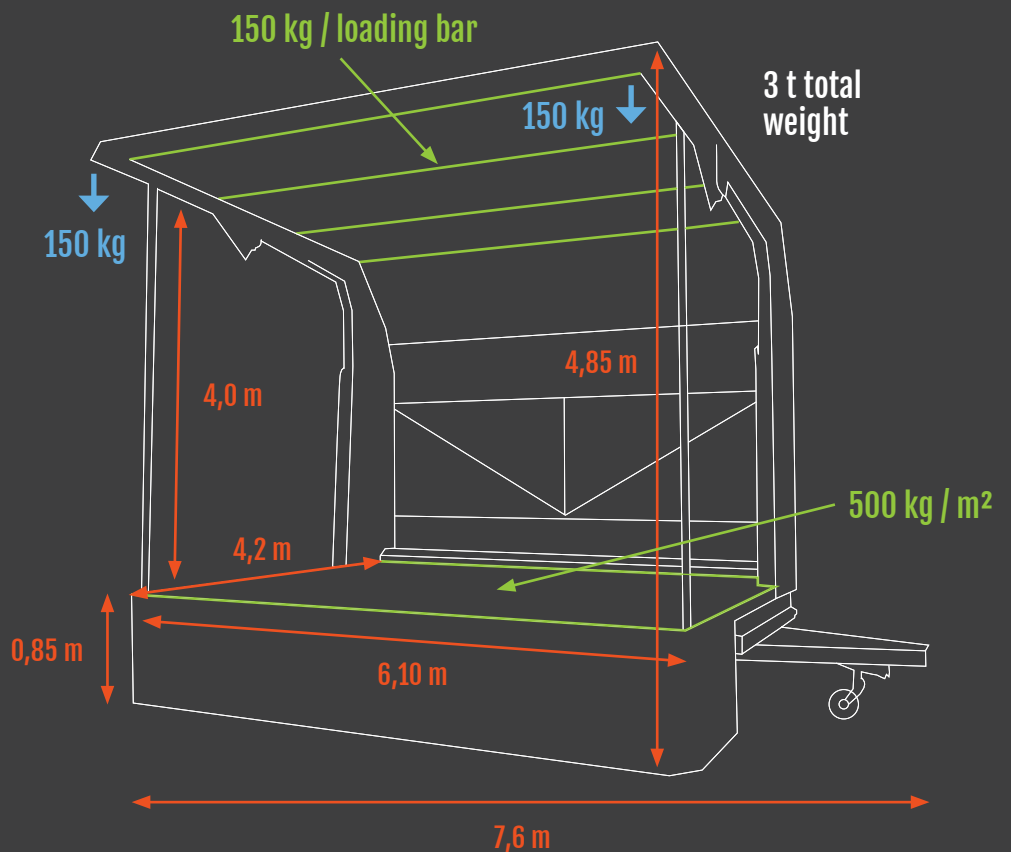

LARCHER

EXPERTS IN STAGE & MOVEMENT SOLUTIONS

MOBILESTAGE

6x4

Larcher Maschinenbau Srl
Via Artigiani 14/1 - 39011 Lana (BZ)
T +39 0473 561 241 - info@larcher.bz.it

www.larcher.bz.it
www.mobilestage.it

MOBILE
STAGE