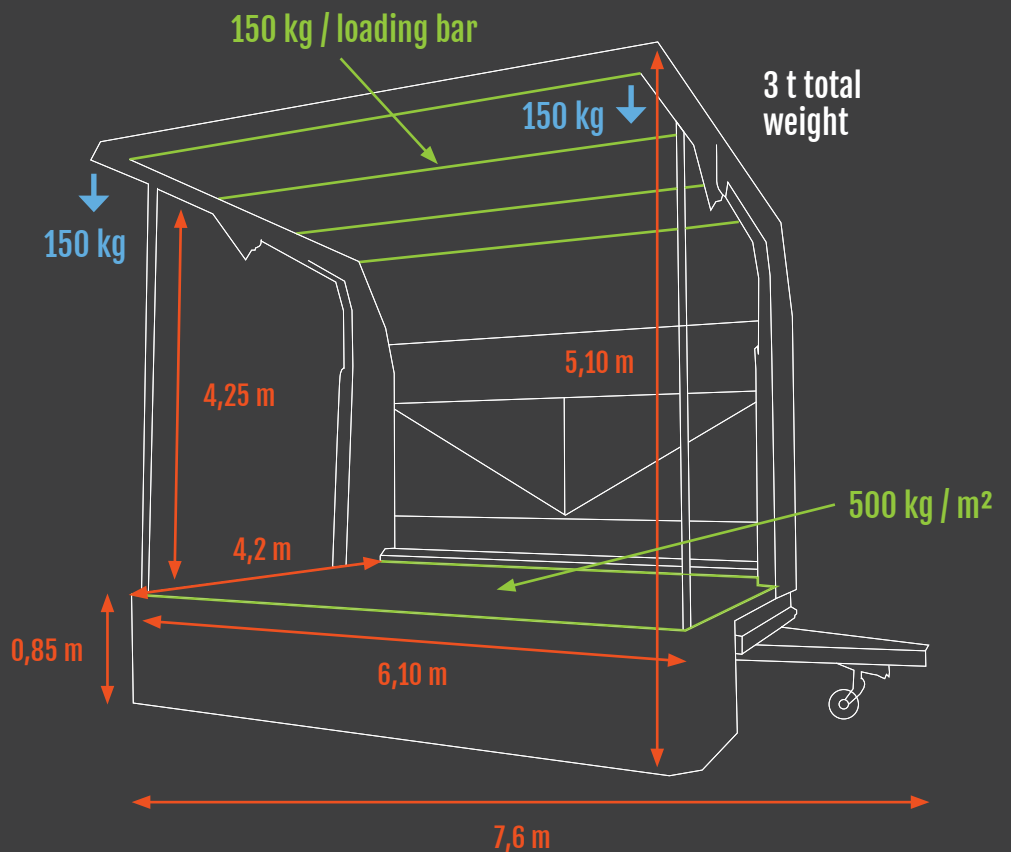

LARCHER

EXPERTS IN STAGE & MOVEMENT SOLUTIONS

MOBILESTAGE

6x4

Larcher Maschinenbau Srl
Via Artigiani 14/1 - 39011 Lana (BZ)
T +39 0473 561 241 - info@larcher.bz.it

www.larcher.bz.it
www.mobilestage.it

MOBILE
STAGE