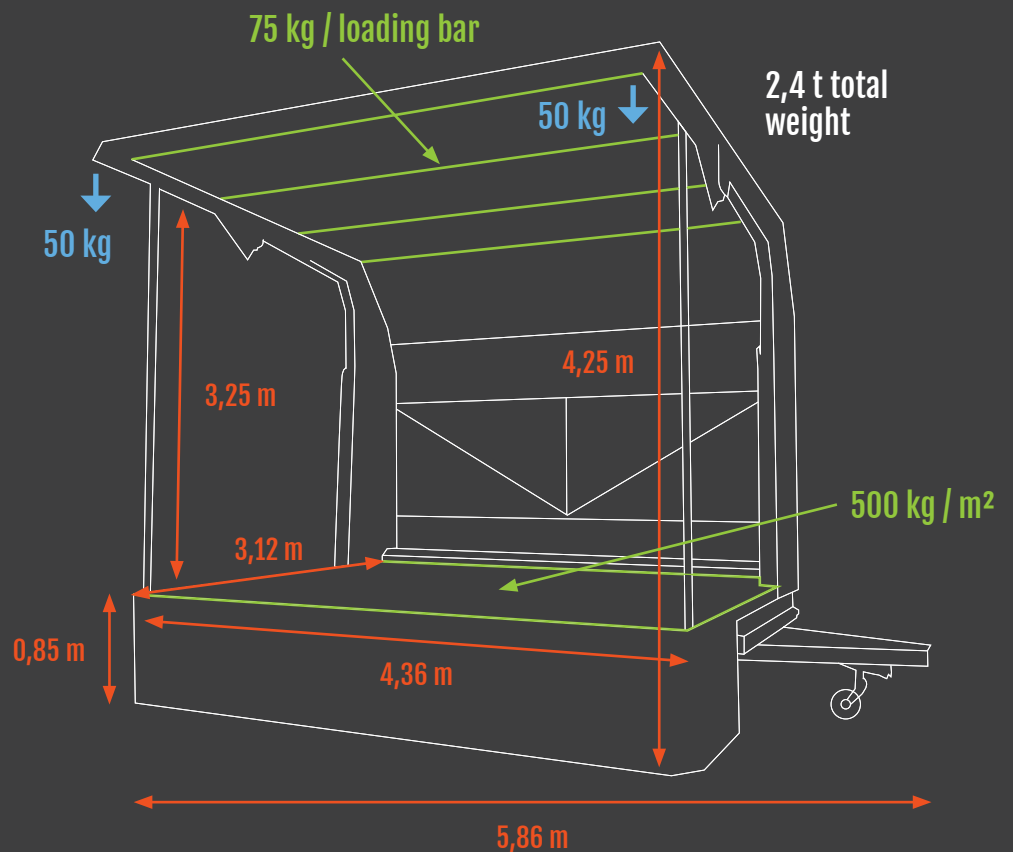

LARCHER

EXPERTS IN STAGE & MOVEMENT SOLUTIONS

MOBILESTAGE

4x3

Larcher Maschinenbau Srl
Via Artigiani 14/1 - 39011 Lana (BZ)
T +39 0473 561 241 - info@larcher.bz.it

www.larcher.bz.it
www.mobilestage.it

MOBILE
STAGE