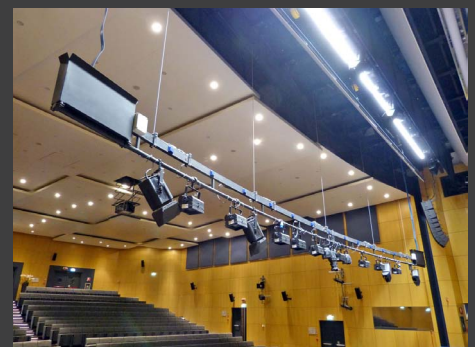

LARCHER

EXPERTS IN STAGE &
MOVEMENT SOLUTIONS

STAGE ENGINEERING

BOLOGNA UNIPOL – AUDITORIUM (BO)

PROJECT DETAILS

Design, delivery, and installation of a fully fixed stage system with theater winches and lighting trusses, horizontal acoustic panels, and a hydraulic stage platform, as well as delivery of the stage lighting system.

SCOPE OF DELIVERY

- Drum winches according to C1
- Stage touch control system
- Lighting trusses
- Horizontal acoustic panels
- Hydraulic stage platform
- Complete stage curtain system with guide rails