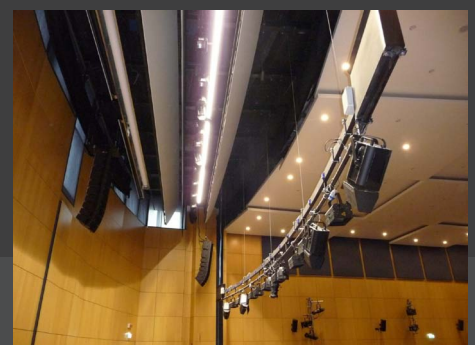

LARCHER

EXPERTS IN STAGE &
MOVEMENT SOLUTIONS

STAGE ENGINEERING

BOLOGNA UNIPOL – AUDITORIUM (BO)

PROJECT DETAILS

Design, delivery, and installation of a fully fixed stage system with theater winches and lighting trusses, horizontal acoustic panels, and a hydraulic stage platform, as well as delivery of the stage lighting system.

SCOPE OF DELIVERY

- Drum winches according to C1
- Stage touch control system
- Lighting trusses
- Horizontal acoustic panels
- Hydraulic stage platform
- Complete stage curtain system with guide rails